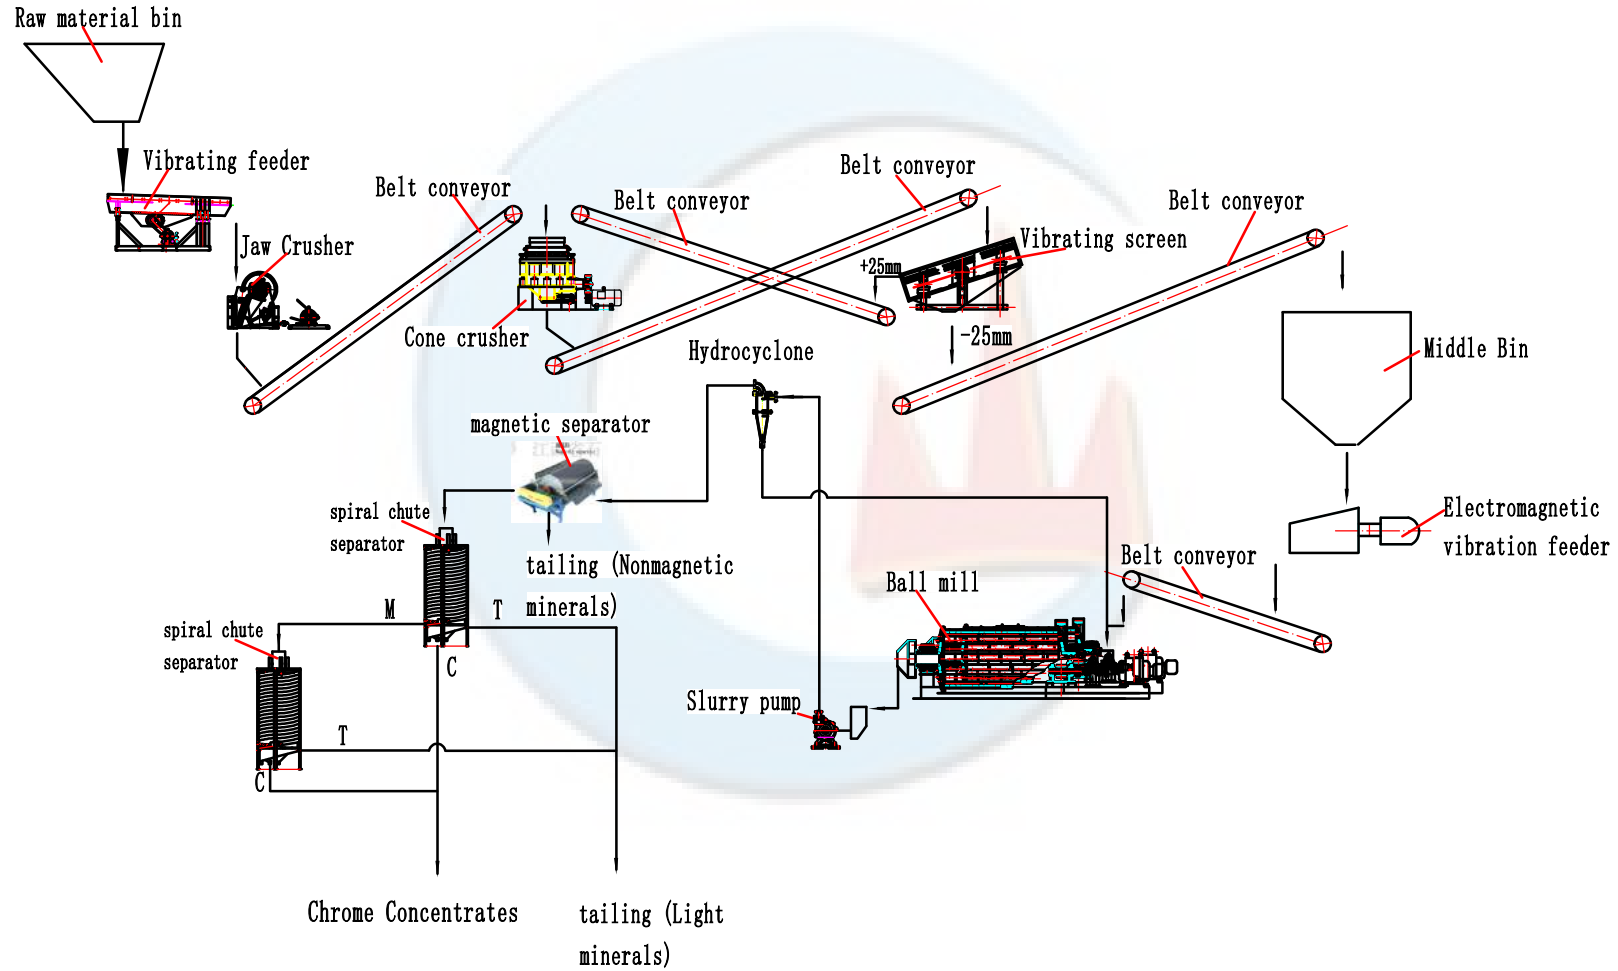

Flowchart for South Africa 50TPH Rock Chrome Ore Process Plant

制图	Zhang rong hua	08-01-2019	Flowchart for South Africa 50TPH Rock Chrome Ore Process Plant
校核	Li xiao neng	08-01-2019	
 JXSC Mine Machinery Factory 江西省石城县矿山机械厂			