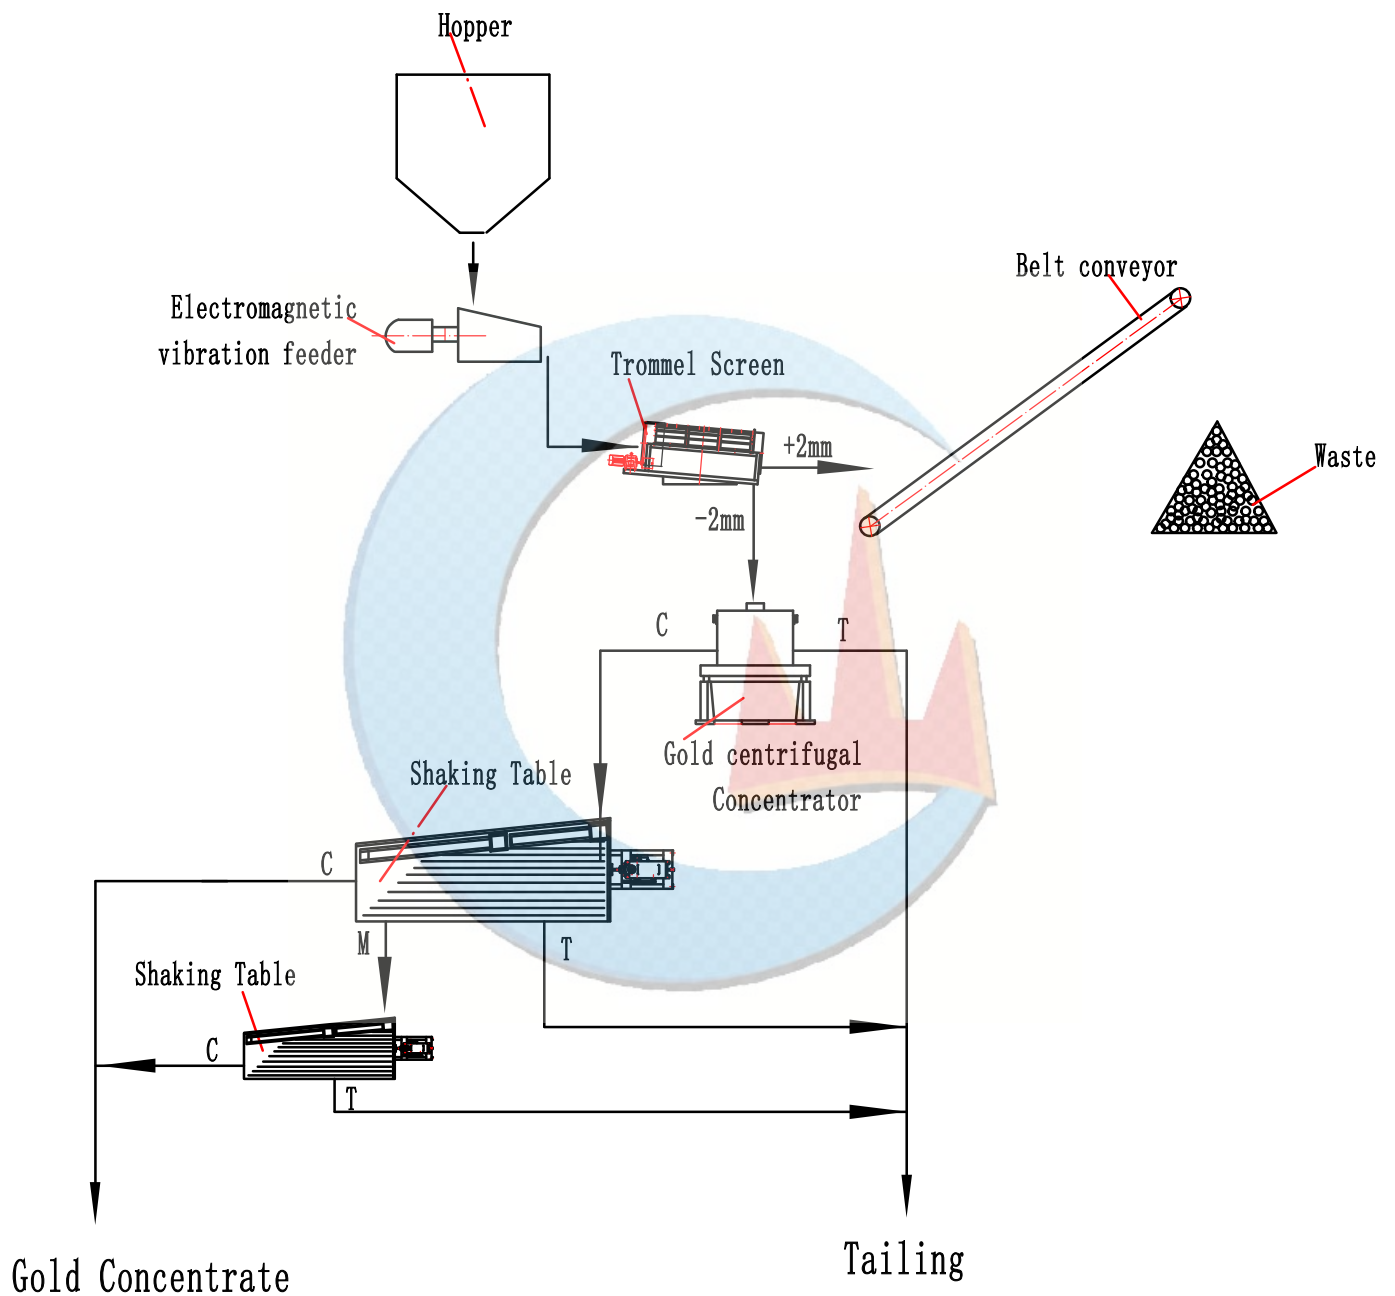

# Flowchart for 100tph Gold Tailings Processing Plant

制图	Zhang rong hua	08-01-2019	Flowchart for 100tph Gold Tailings Processing Plant
校核	Li xiao neng	08-01-2019	
JXSC Mine Machinery Factory 江西省石城县矿山机械厂			